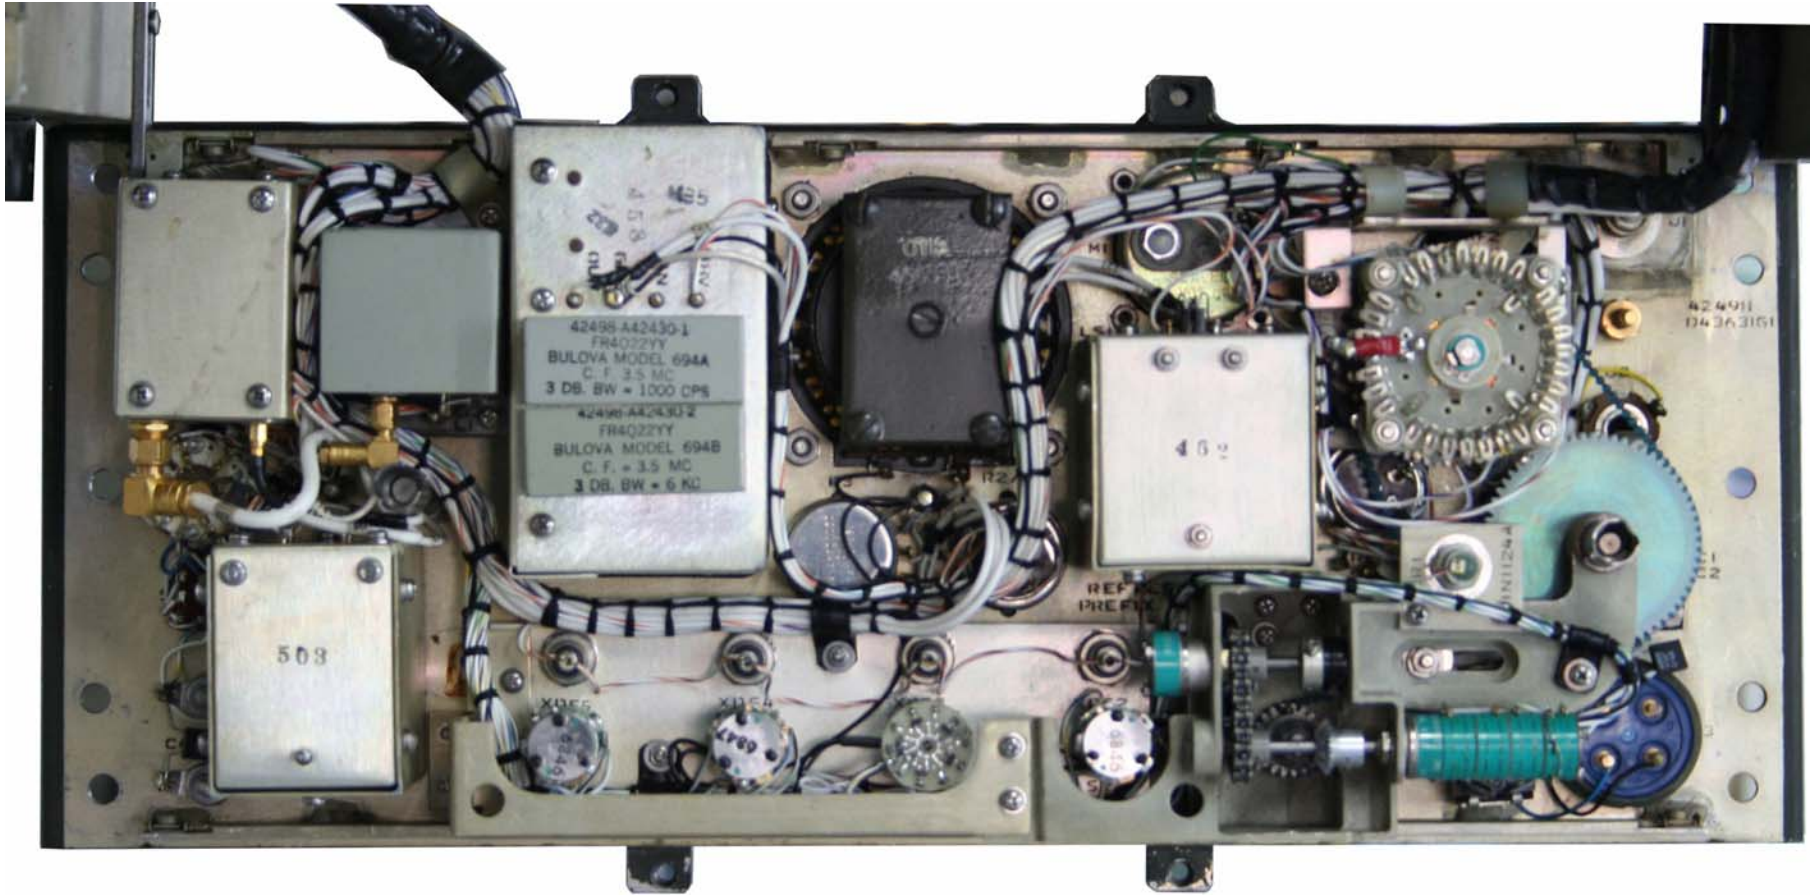

# Pictures R-1490/URR

14-Jan-2007, VR2XGM

Fig. 5-1, Receiver, Radio R-1490/GRR-17 S/N:466, Top View with Transit Case Removed , Refer to Page 5-39

Fig. 5-2, Front Panel A1A1 S/N:466, Front View

Figure 5-3, Front Panel A1A1 S/N:466, Rear View, Refer to Page 5-41

Fig. 5-4. Front Deck A1A2 S/N:266, Bottom View, Refer to Page 5-42

Another View of Front Deck A1A2 S/N:466 Bottom, with Rear Section Folded

Fig. 5-5, Front Deck A1A2 S/N:466, Top View, Refer to Page 5-43

Figure 5-6, Rear Deck A1A3 S/N:466, Bottom View , Refer to Page 5-44

Figure 5-7, Rear Deck A1A3 S/N:466, Top View, Refer to Page 5-45

Front View, Unit S/N:466 in operation

Unit S/N:466 in operation , cover installed

Rear View , Unit S/N:466 in operation, cover installed