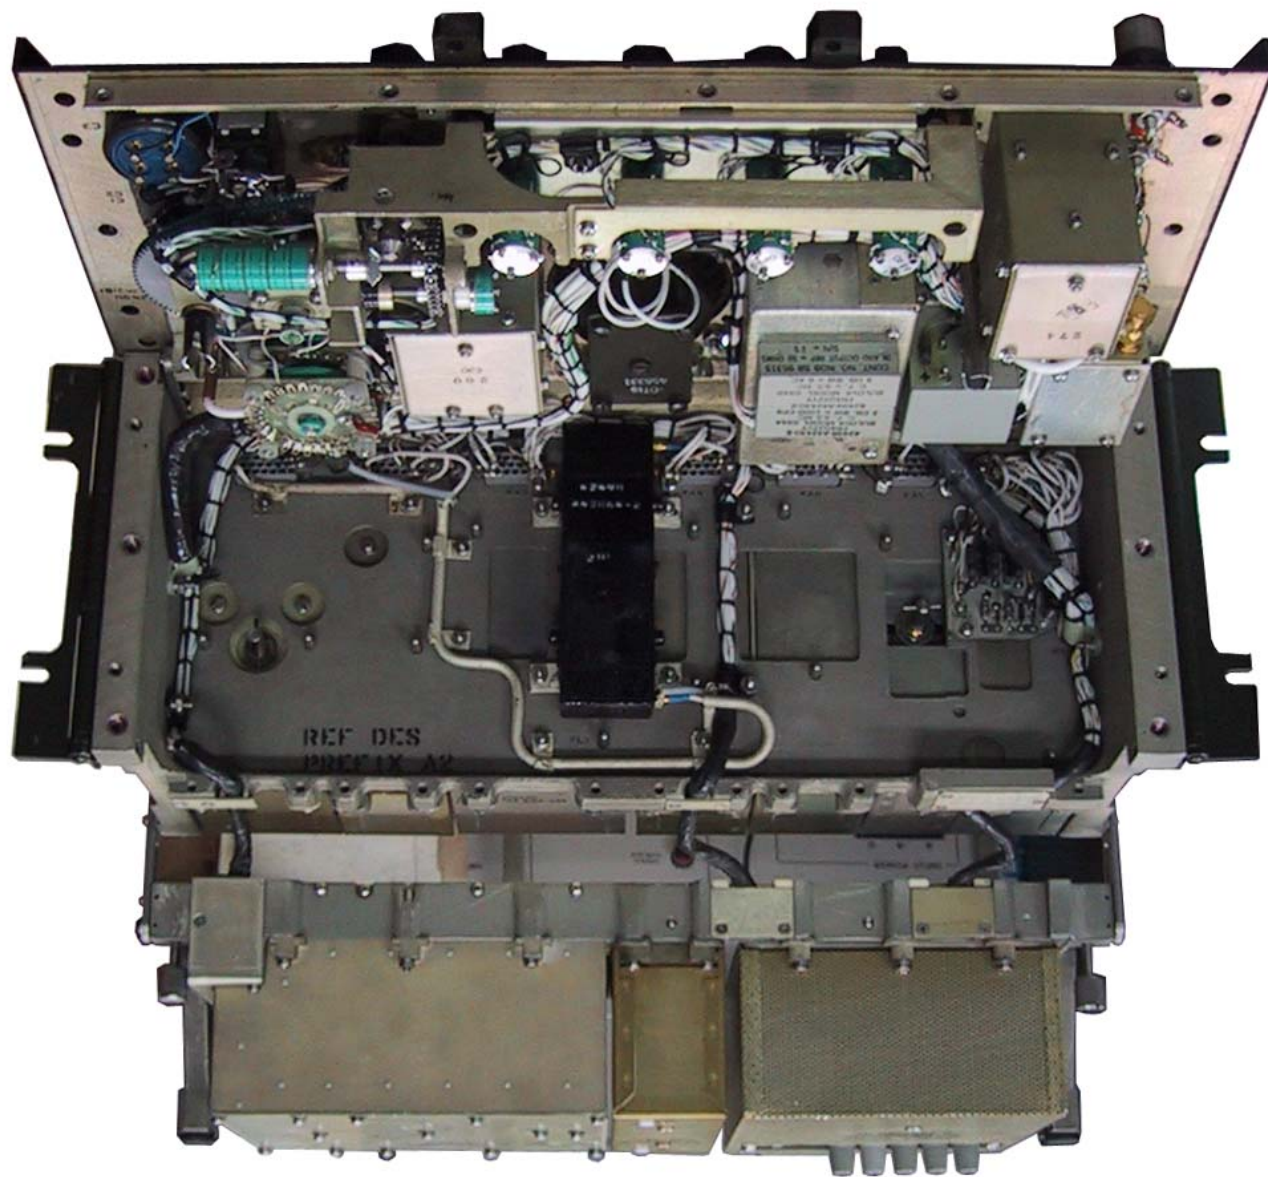

# Pictures R-1490/URR

14-Jan-2007, VR2XGM

Fig. 5-1, Receiver, Radio R-1490/GRR-17 S/N:466, Top View with Transit Case Removed , Refer to Page 5-39

Fig. 5-2, Front Panel A1A1 S/N:466, Front View

Figure 5-3, Front Panel A1A1 S/N:466, Rear View, Refer to Page 5-41

Fig. 5-4. Front Deck A1A2 S/N:266, Bottom View, Refer to Page 5-42

Another View of Front Deck A1A2 S/N:466 Bottom, with Rear Section Folded

Fig. 5-5, Front Deck A1A2 S/N:466, Top View, Refer to Page 5-43

Figure 5-6, Rear Deck A1A3 S/N:466, Bottom View , Refer to Page 5-44

Figure 5-7, Rear Deck A1A3 S/N:466, Top View, Refer to Page 5-45

Front View, Unit S/N:466 in operation

Unit S/N:466 in operation , cover installed

Rear View , Unit S/N:466 in operation, cover installed