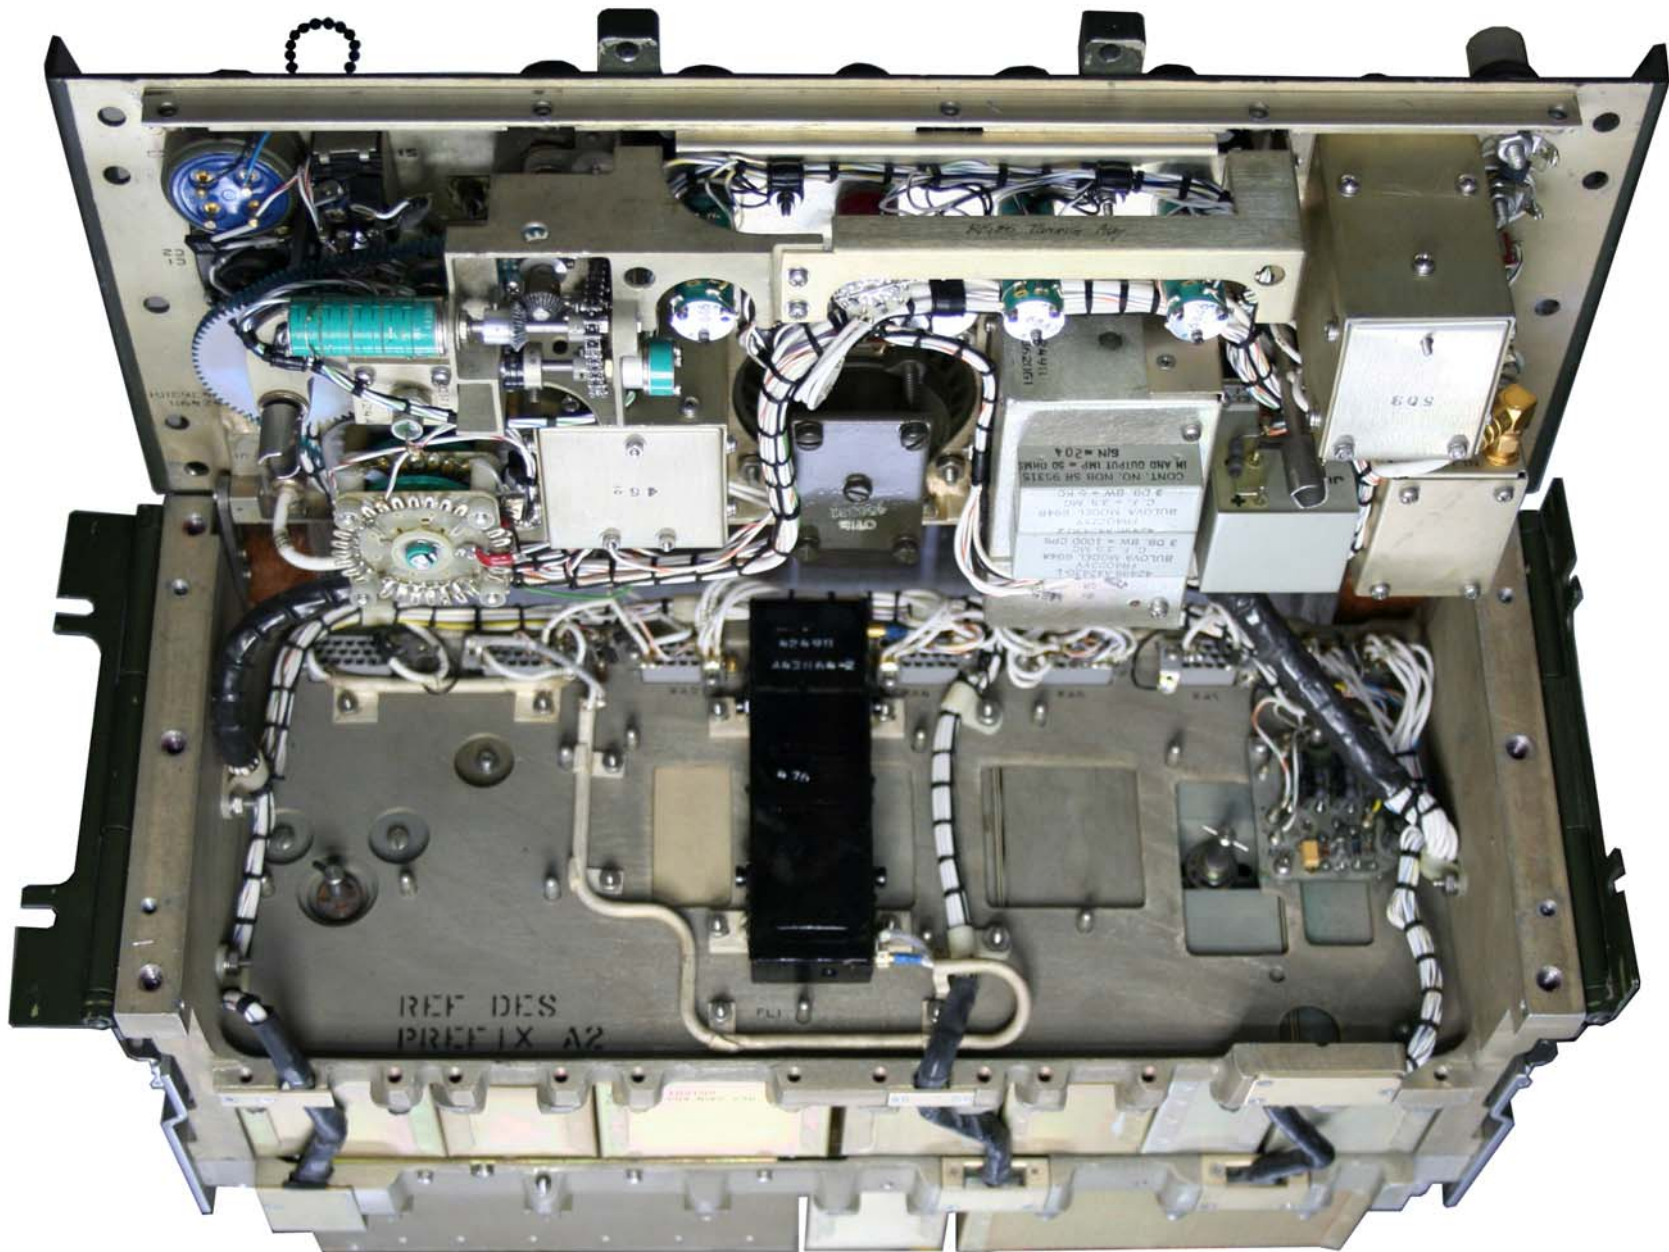

# Pictures R-1490/URR

14-Jan-2007, VR2XGM

Fig. 5-1, Receiver, Radio R-1490/GRR-17 S/N:466, Top View with Transit Case Removed , Refer to Page 5-39

Fig. 5-2, Front Panel A1A1 S/N:466, Front View

Figure 5-3, Front Panel A1A1 S/N:466, Rear View, Refer to Page 5-41

Fig. 5-4. Front Deck A1A2 S/N:266, Bottom View, Refer to Page 5-42

Another View of Front Deck A1A2 S/N:466 Bottom, with Rear Section Folded

Fig. 5-5, Front Deck A1A2 S/N:466, Top View, Refer to Page 5-43

Rear View , Unit S/N:466 in operation, cover installed