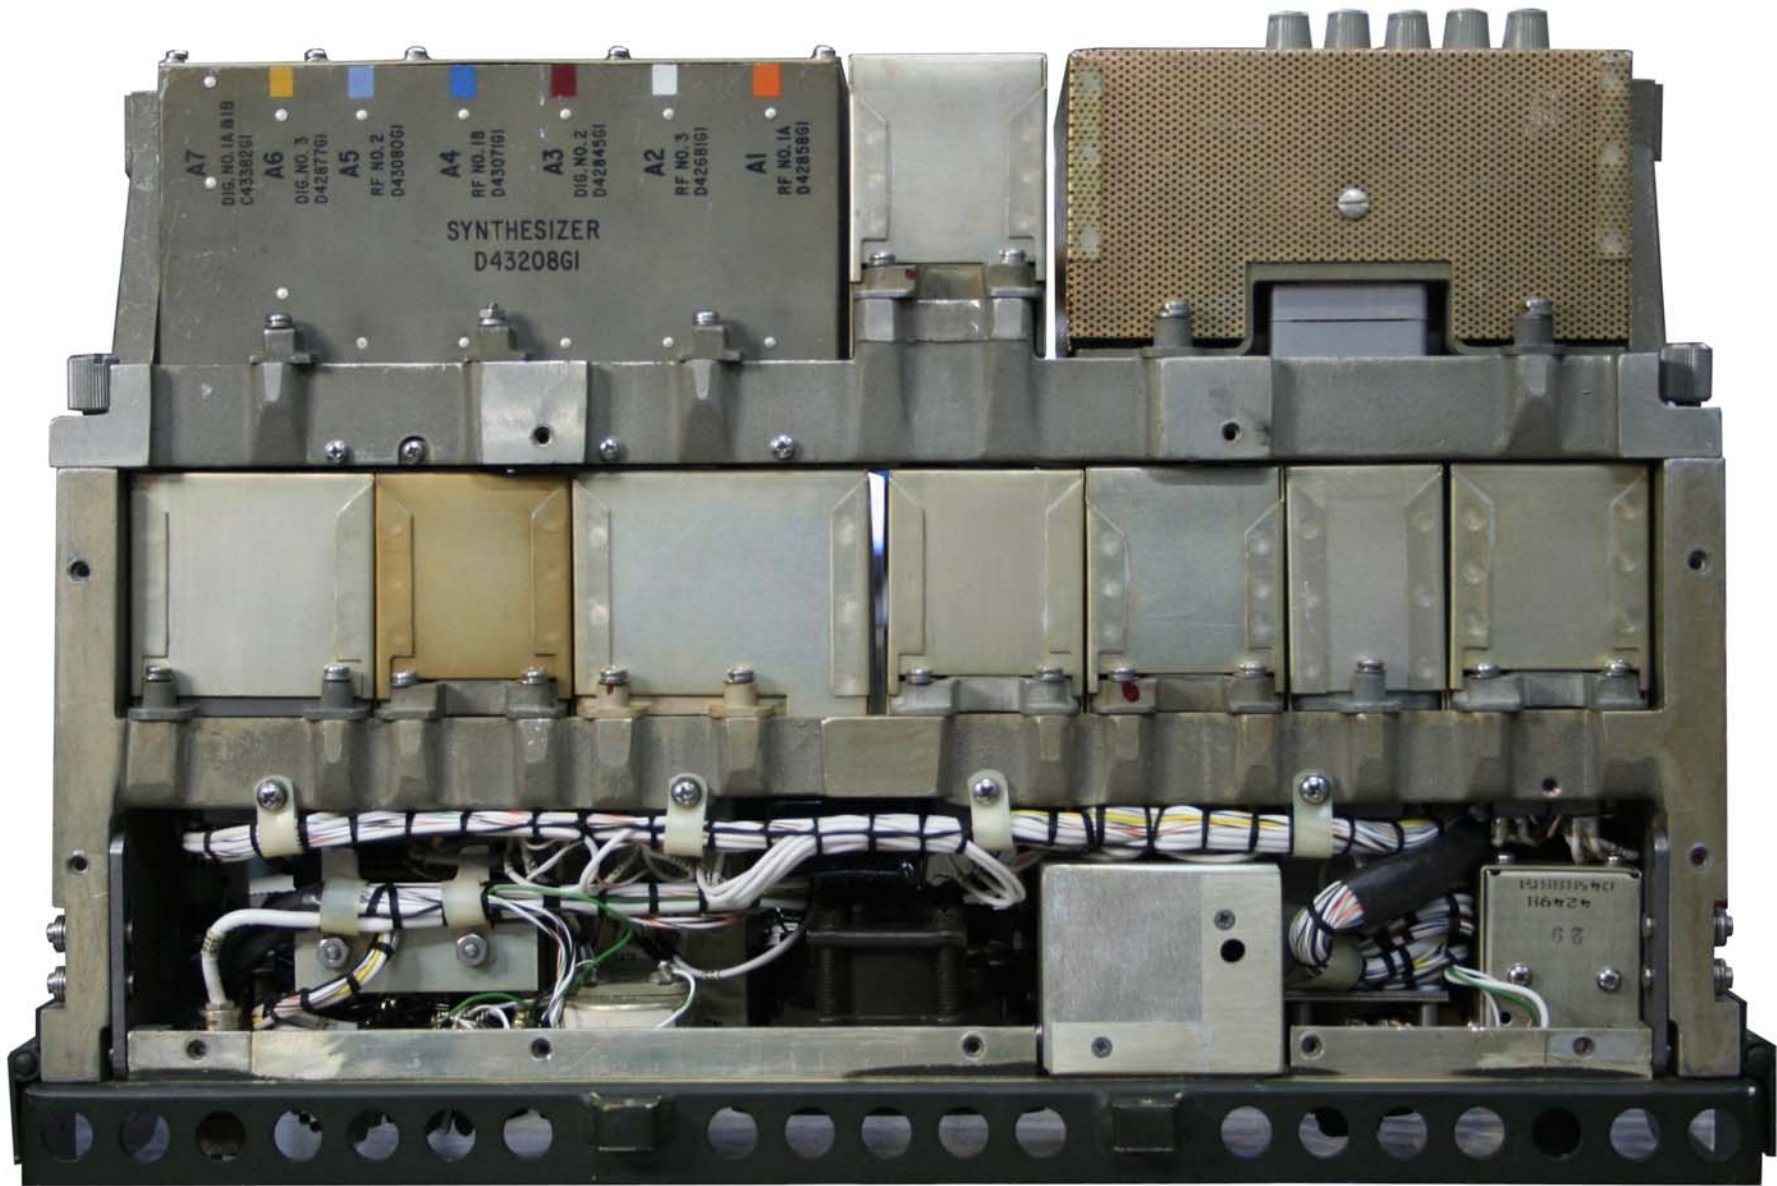

# Pictures R-1490/URR

14-Jan-2007, VR2XGM

Fig. 5-1, Receiver, Radio R-1490/GRR-17 S/N:466, Top View with Transit Case Removed , Refer to Page 5-39

Fig. 5-2, Front Panel A1A1 S/N:466, Front View

Figure 5-3, Front Panel A1A1 S/N:466, Rear View, Refer to Page 5-41

Fig. 5-4. Front Deck A1A2 S/N:266, Bottom View, Refer to Page 5-42

Another View of Front Deck A1A2 S/N:466 Bottom, with Rear Section Folded

Fig. 5-5, Front Deck A1A2 S/N:466, Top View, Refer to Page 5-43

Rear View , Unit S/N:466 in operation, cover installed