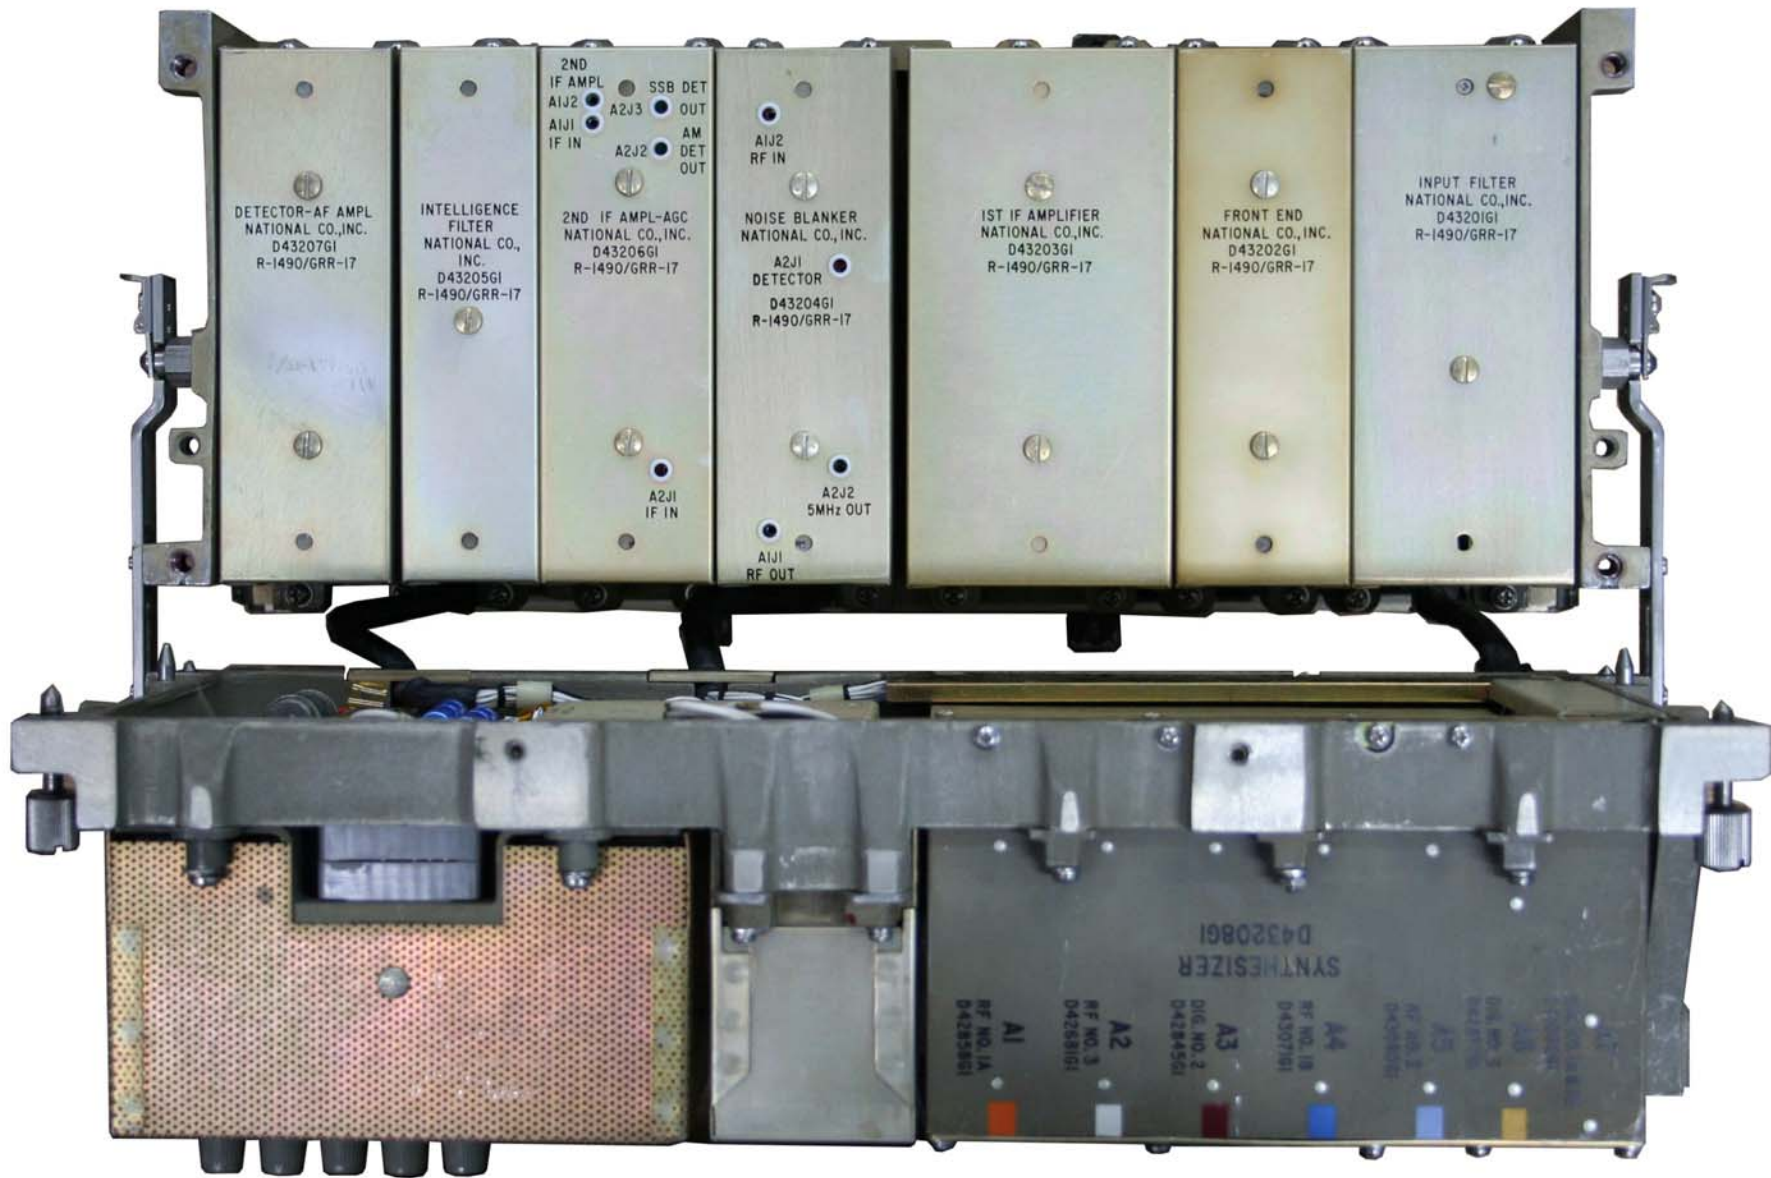

# Pictures R-1490/URR

14-Jan-2007, VR2XGM

Fig. 5-1, Receiver, Radio R-1490/GRR-17 S/N:466, Top View with Transit Case Removed , Refer to Page 5-39

Fig. 5-2, Front Panel A1A1 S/N:466, Front View

Figure 5-3, Front Panel A1A1 S/N:466, Rear View, Refer to Page 5-41

Fig. 5-4. Front Deck A1A2 S/N:266, Bottom View, Refer to Page 5-42

Another View of Front Deck A1A2 S/N:466 Bottom, with Rear Section Folded

Fig. 5-5, Front Deck A1A2 S/N:466, Top View, Refer to Page 5-43

Rear View , Unit S/N:466 in operation, cover installed